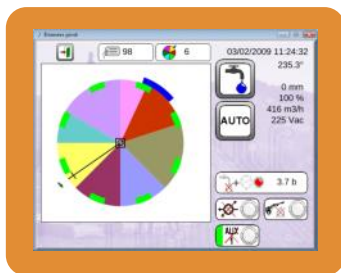

OTECH s.a.s - zi de la sablière - 64270 Puyoô (France)
tél. +33 5 59 65 12 19 - fax +33 5 59 65 20 05 - e.mail : otech-sa@otech.fr
www.pivot-irrigation.com