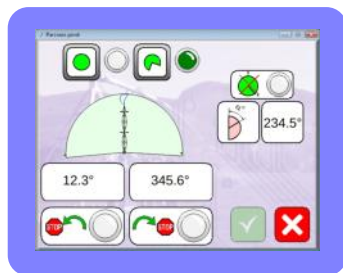

OTECH s.a.s - zi de la sablière - 64270 Puyoô (France)
tél. +33 5 59 65 12 19 - fax +33 5 59 65 20 05 - e.mail : otech-sa@otech.fr
www.pivot-irrigation.com