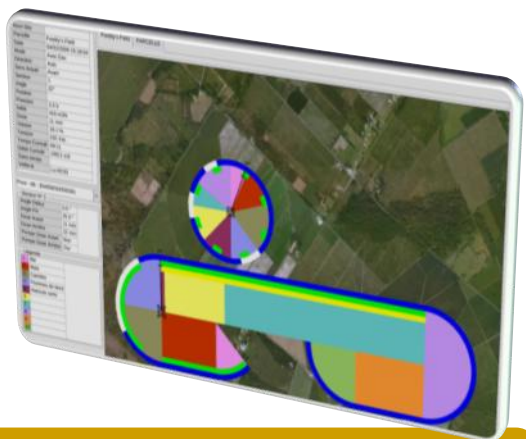

# Web technology Dositech.Net

**VISUALIZATION**  
Graphical representation of all the functioning parameters of the machine

- PRINCIPAL FUNCTIONS**
- Programming of irrigated sector (forward and reverse)
  - Programming of application rate by sector (forward and reverse)
  - Timer settings
  - Programming of duration of activity
  - Choose the programme to suit your requirements
  - Programming of the machine's different features
  - Programming of the dosing pump
  - Programming of parameters for each sector
  - Programming of stop gun sectors and auxiliary control

**MULTI-MACHINE SUPERVISION**  
• Compatible with windows PC or PDA

- The possibility to operate to an unlimited number of pivots or linear moves over a multitude of fields
- Remote programming of different sectors, application rates, timer settings, parameters, etc.
- Uptading of all the machines by the server

Complete managing of historic : active sectors, machine position, application of water, water flow and pressure, type of fault, etc... with the possibility of archiving and creation of graphics (curves).

- ALARMS**
- The pivot sends messages to a mobile phone detailing the nature of any incident. It is capable of sending messages to three phones simultaneously.
  - Remote visual access to faulty span is possible via your computer.