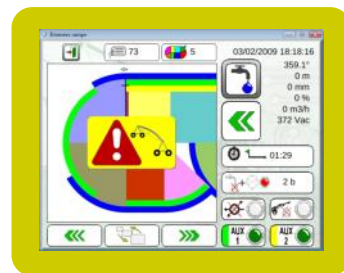

OTECH s.a.s - zi de la sablière - 64270 Puyoô (France)
tél. +33 5 59 65 12 19 - fax +33 5 59 65 20 05 - e.mail : otech-sa@otech.fr
www.pivot-irrigation.com